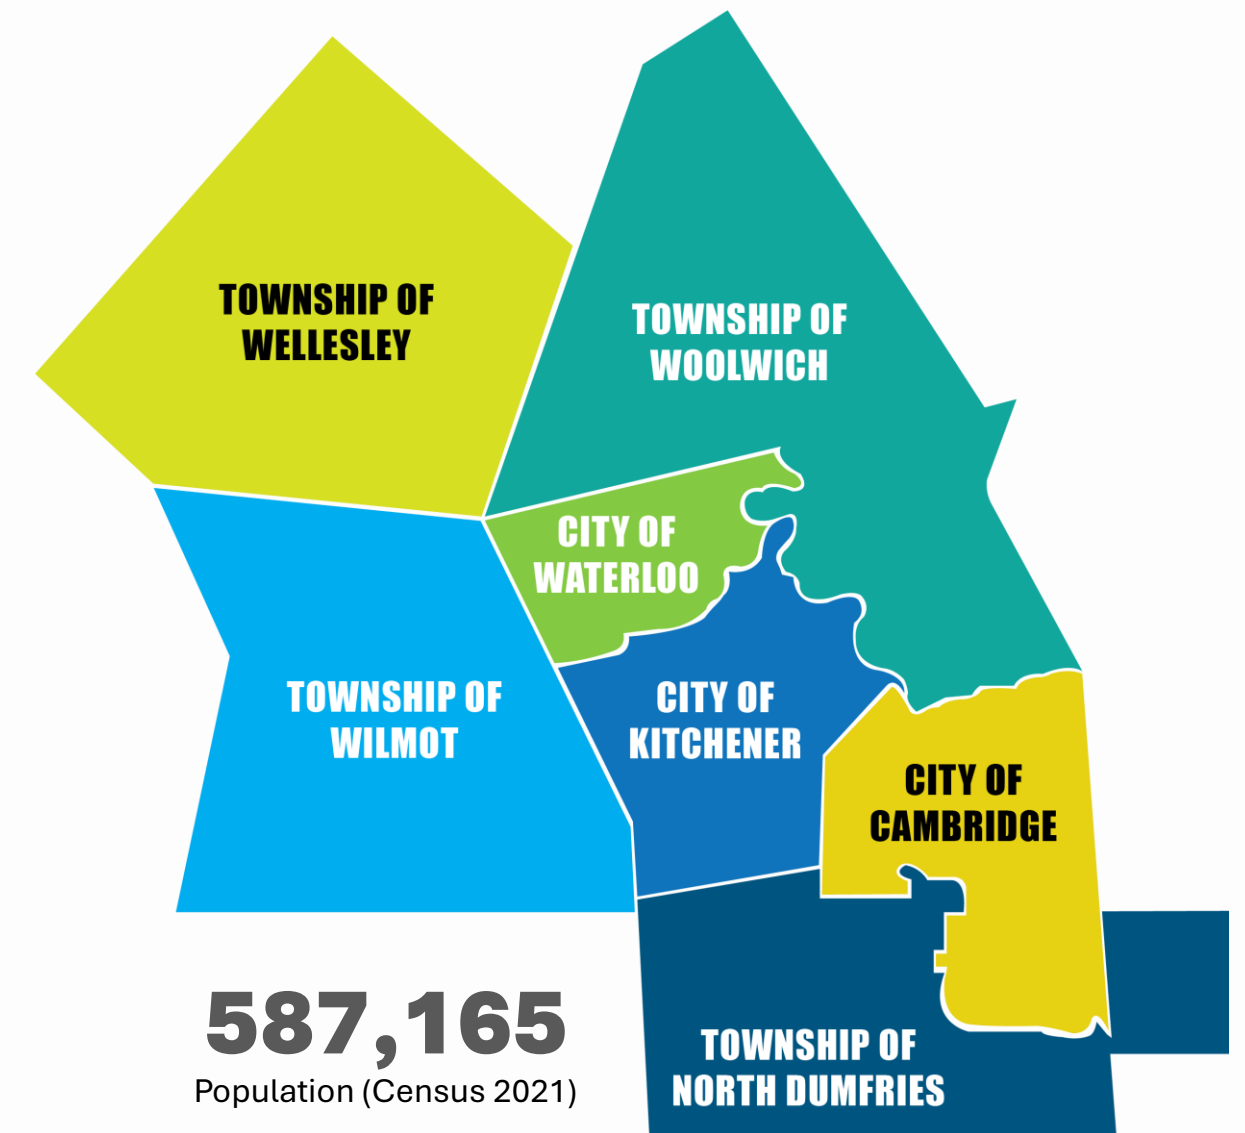

The Waterloo Region Immigration Partnership

Our beginnings: Born out of a business-led network focused on improving immigrant employment outcomes in our region.

Our mission: We work together to create the conditions for immigrants to succeed and help build a welcoming, dynamic community.

Our community: Mid-sized urban and rural regional community with two-tier local government, 8 municipalities, many economic development partners, amongst fastest growth of population and immigration nationally.

Our biggest challenge in building collaboration with economic partners: Building shared vision, purpose and understanding between economic and other partners.