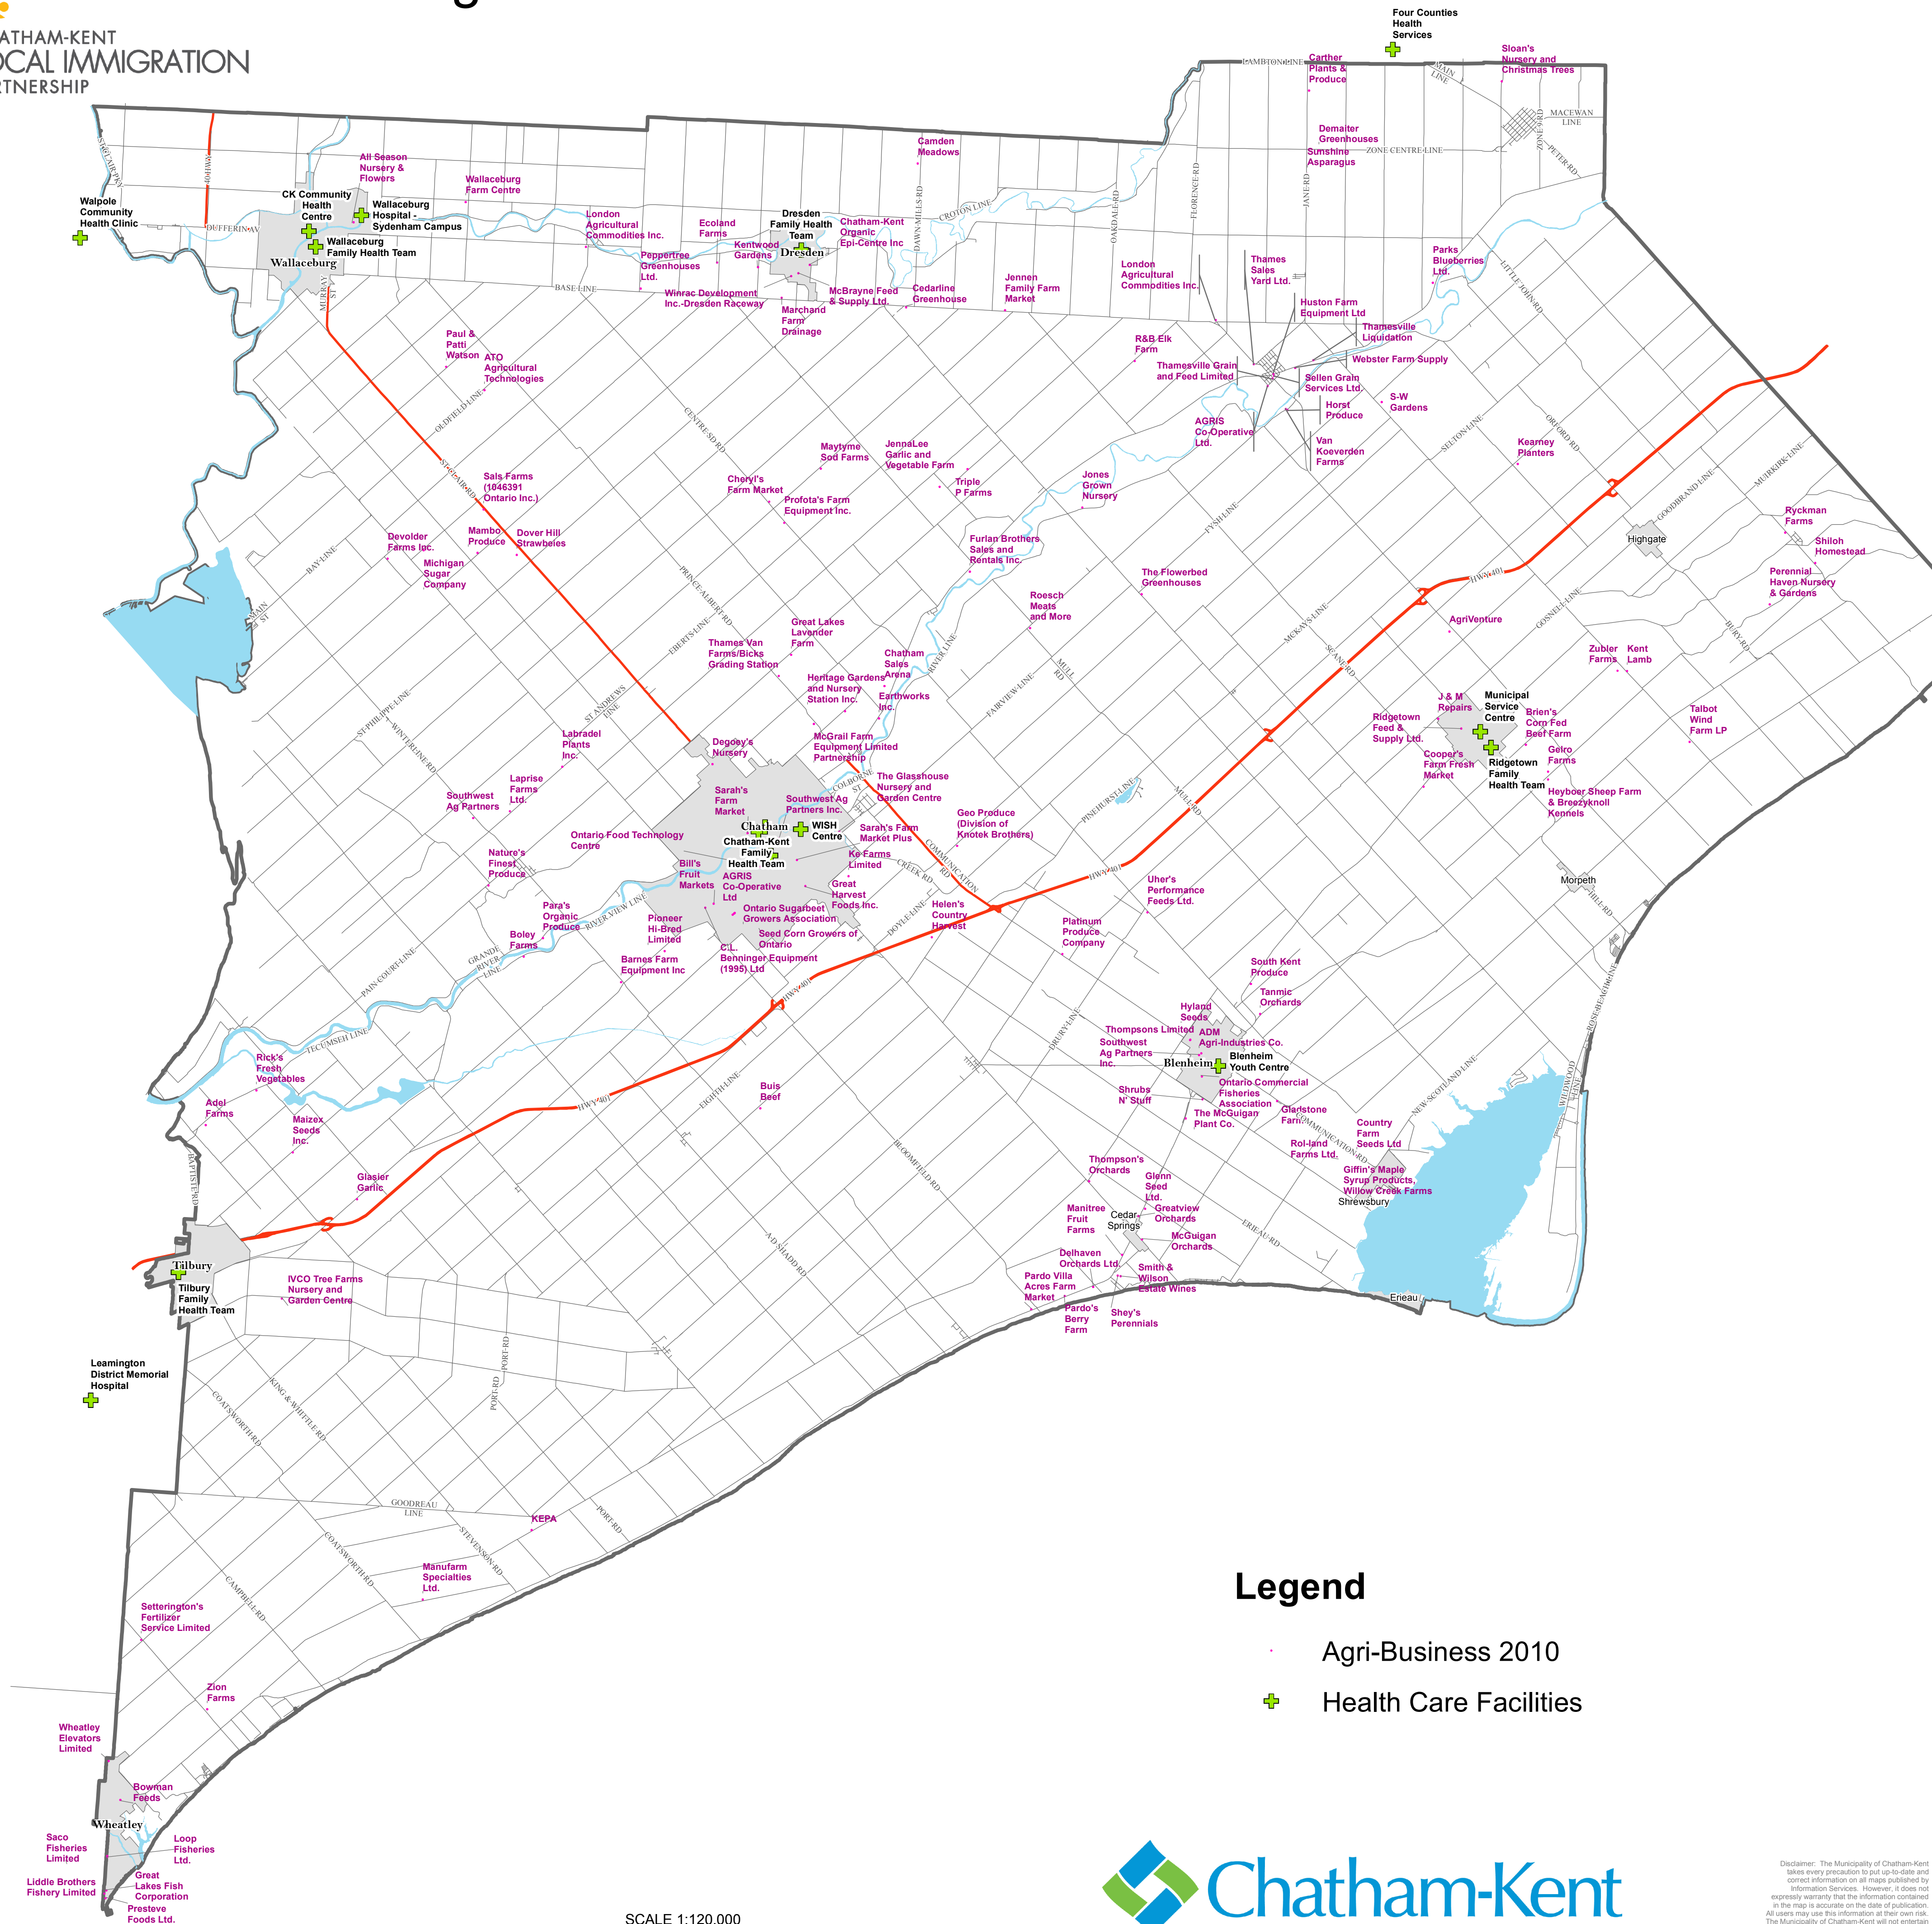

2010 Agri-Businesses and Health Service Providers